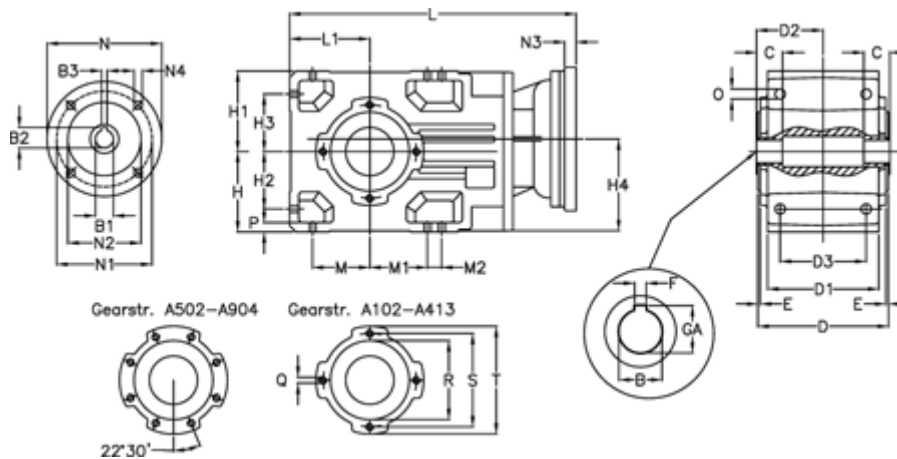

Article number: 29600100964230
 Description: Bevel helical gearbox
 A102UH30-9,6-P80B5

Measures

B = 30	D3 = 75	H3 = 50.0	N1 = 165	S = 100
B1 = 19	Description = A102UH30-xx-P80 B5	H4 = 83.0	N2 = 130	T = 120
B2 = 21.8	E = 3.0	L = 302.0	N3 = 0	
B3 = 6	F = 8	L1 = 70	N4 = M10x12	
C = 18	GA = 33.3	M = 50.0	O = 9.5	
D = 117	H = 70	M1 = 50.0	P = 9	
D1 = 95	H1 = 70	M2 = 0	Q = M8x12	
D2 = 60.0	H2 = 50.0	N = 200	R = 80	